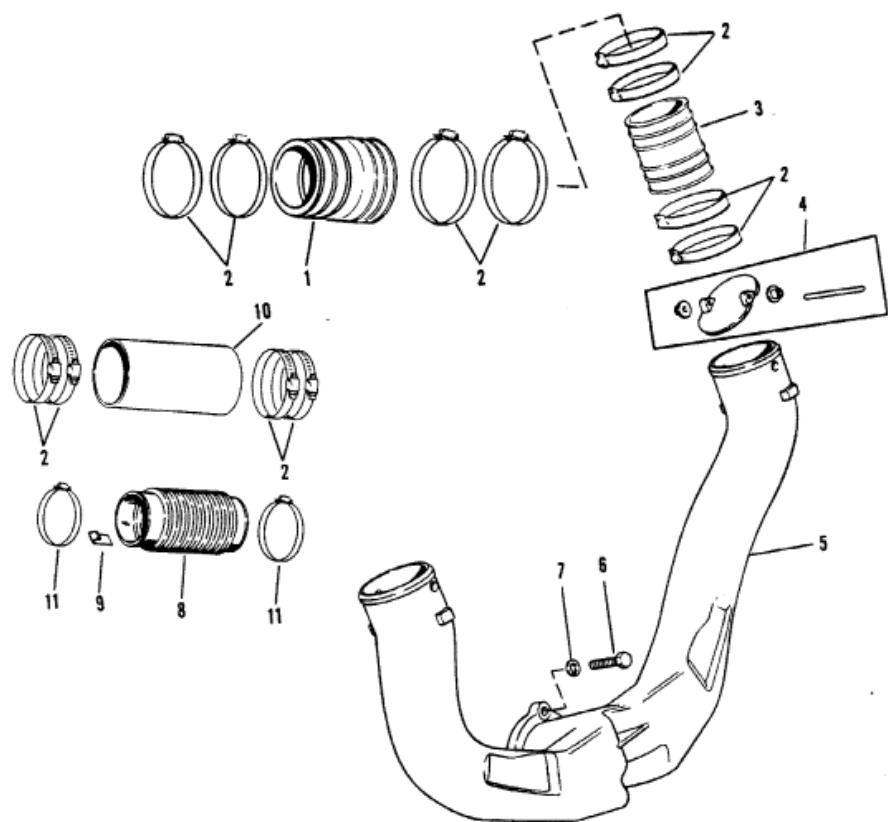

### EXHAUST PIPE KIT

#### Parts List

Ref	Class	Part	Description	Qty	Comment	Footnote
-		44266A 6	EXHAUST PIPE KIT	1		
1	32	44348T	EXHAUST TUBE	2		
2	54	815504372	CLAMP	16		
3	32	14358T	EXHAUST TUBE	2		
4		14348A 1	WATER SHUTTER	1		
5		44266T 1	EXHAUST PIPE	1		
6	10	58640	SCREW (1-1/4")	4		
7	13	41471	LOCKWASHER	4		
8		18654A 1	EXHAUST BELLOWS	1		
8		78458A 1	EXHAUST TUBE	1		
9	54	86049	GROUNDING CLIP	2		
10	32	48659 8	EXHAUST HOSE	2		
11	54	815504348	CLAMP	2		